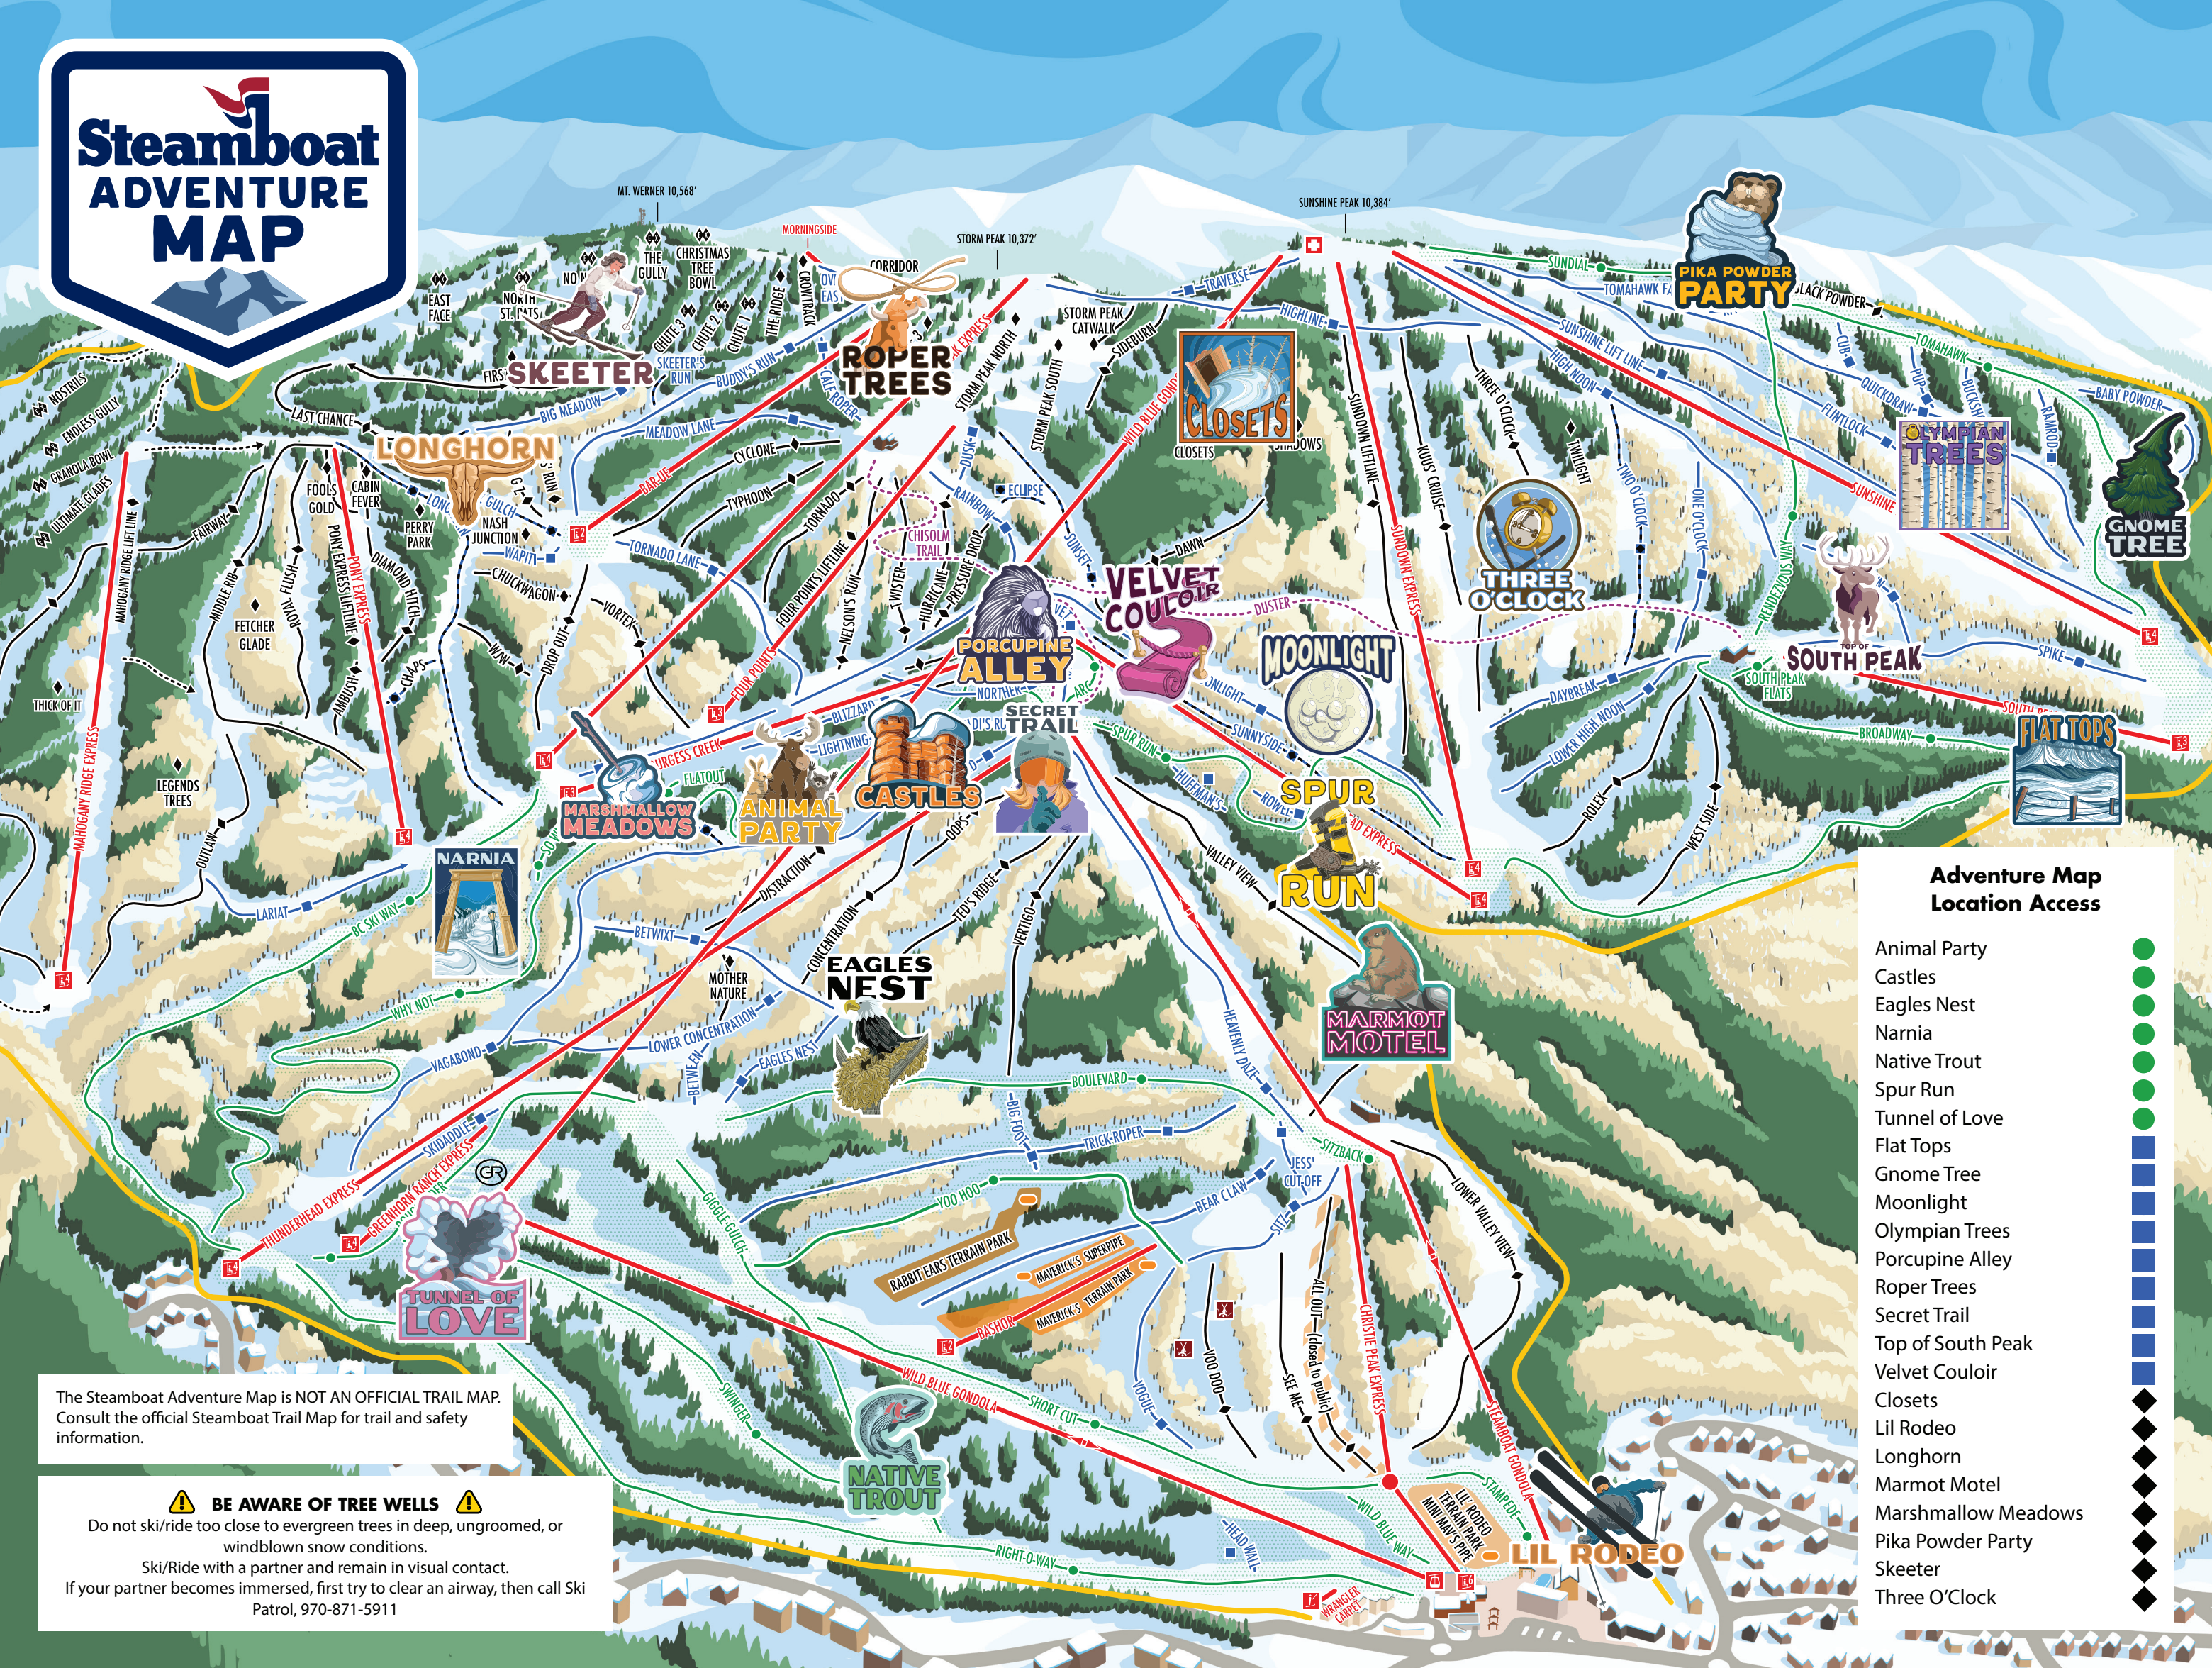

Steamboat ADVENTURE MAP

The Steamboat Adventure Map is NOT AN OFFICIAL TRAIL MAP. Consult the official Steamboat Trail Map for trail and safety information.

⚠ BE AWARE OF TREE WELLS ⚠
 Do not ski/ride too close to evergreen trees in deep, ungroomed, or windblown snow conditions.
 Ski/Ride with a partner and remain in visual contact.
 If your partner becomes immersed, first try to clear an airway, then call Ski Patrol, 970-871-5911

Adventure Map Location Access

Animal Party	●
Castles	●
Eagles Nest	●
Narnia	●
Native Trout	●
Spur Run	●
Tunnel of Love	●
Flat Tops	●
Gnome Tree	●
Moonlight	●
Olympian Trees	●
Porcupine Alley	●
Roper Trees	●
Secret Trail	●
Top of South Peak	●
Velvet Couloir	●
Closets	●
Lil Rodeo	●
Longhorn	●
Marmot Motel	●
Marshmallow Meadows	●
Pika Powder Party	●
Skeeter	●
Three O'Clock	●